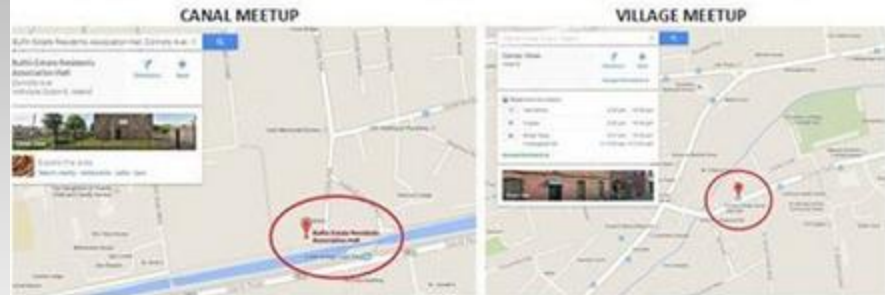

VINCENT STREET WEST
LIGHTING

Tyrconnell Rd

Collaborations

STAR GARDEN

KILMAINHAM
INCHICORE
NETWORK

- January 20th - canal
- March 24th - canal
- April 21st - village
- May 19th - canal
- July 21st - canal
- September 15th - canal
- November 17th - canal