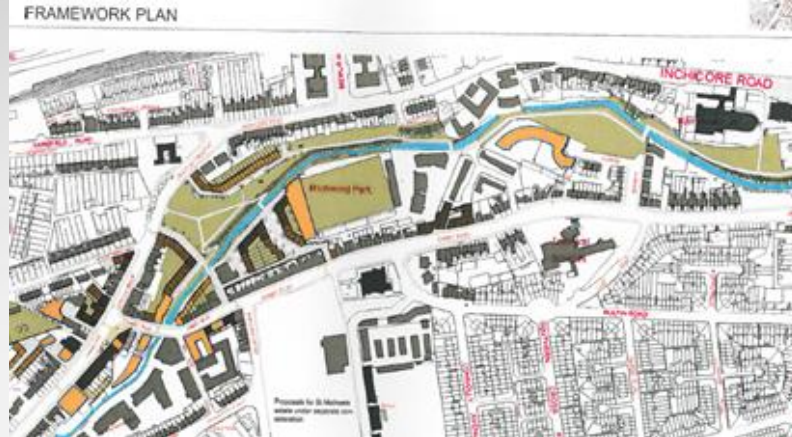

Camac Greenway