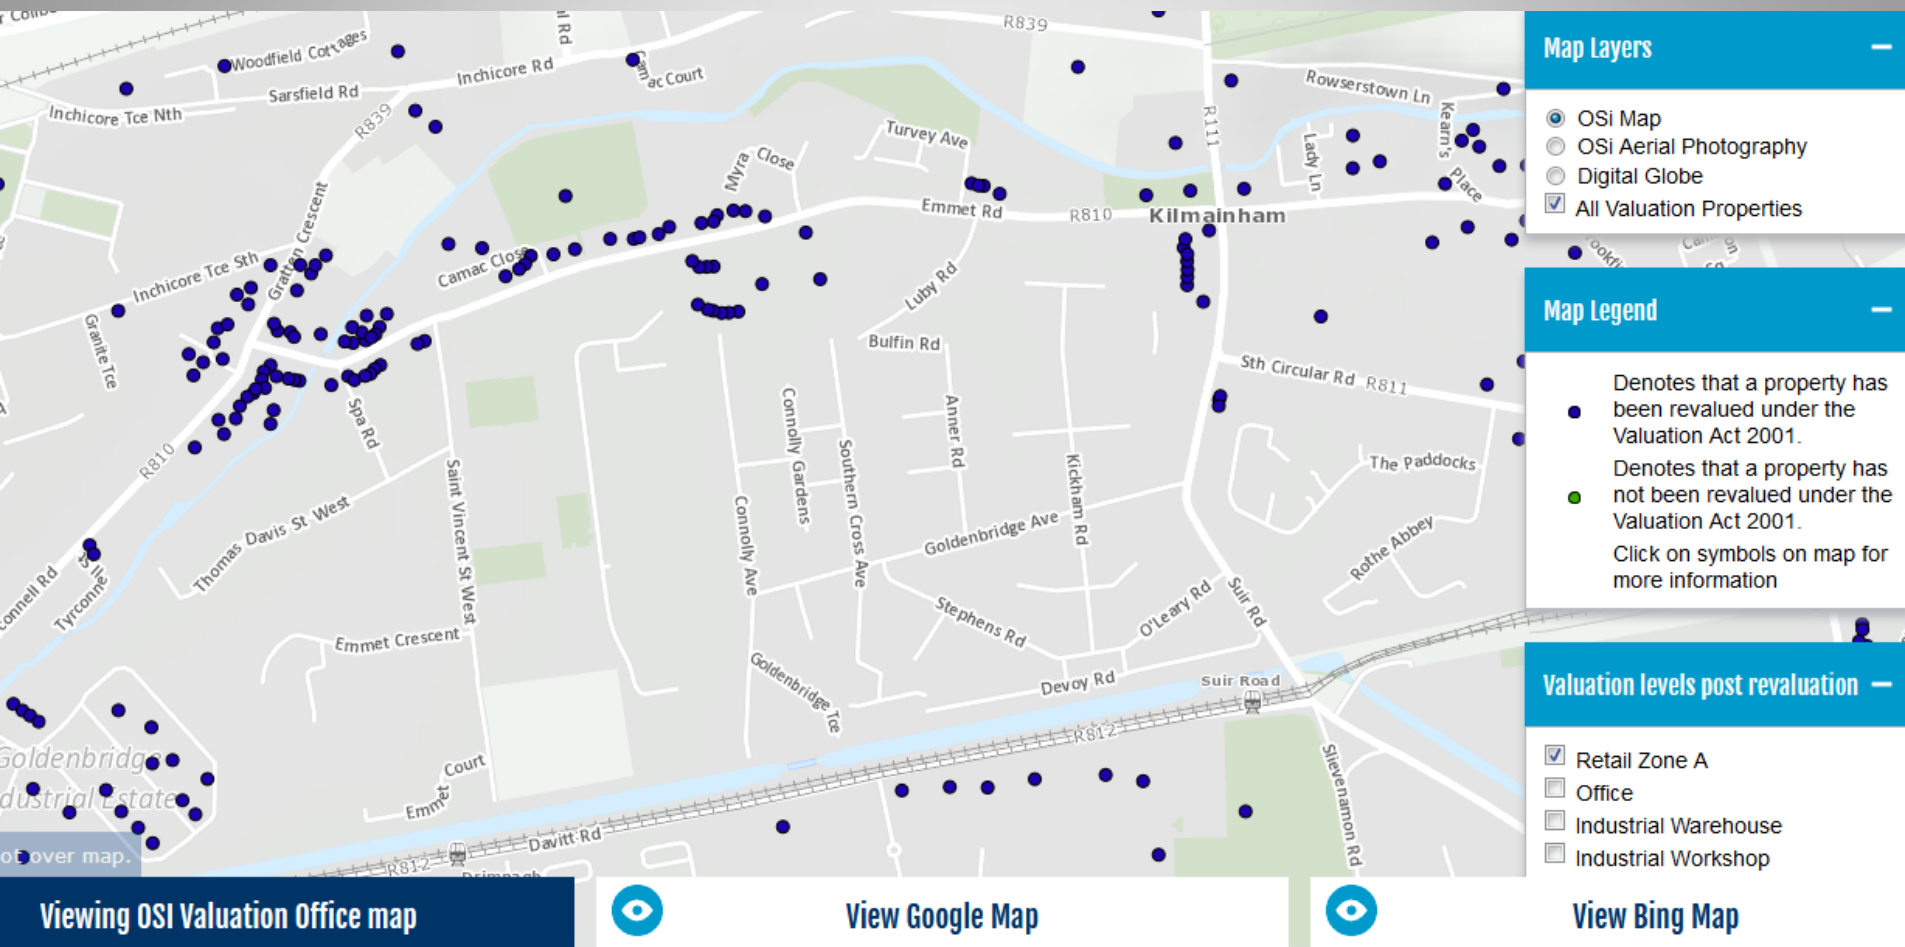

**KILMAINHAM
INCHICORE
NETWORK**

28 properties reviewed
Reduction in valuation by 21%

Shop Front Improvement Scheme INCHICORE 2017

- 65 properties; 46 eligible
- 15 vacant
- 9 applications; 6 granted
- €12.5k grant allocated
- €52k gross investment in shopfronts