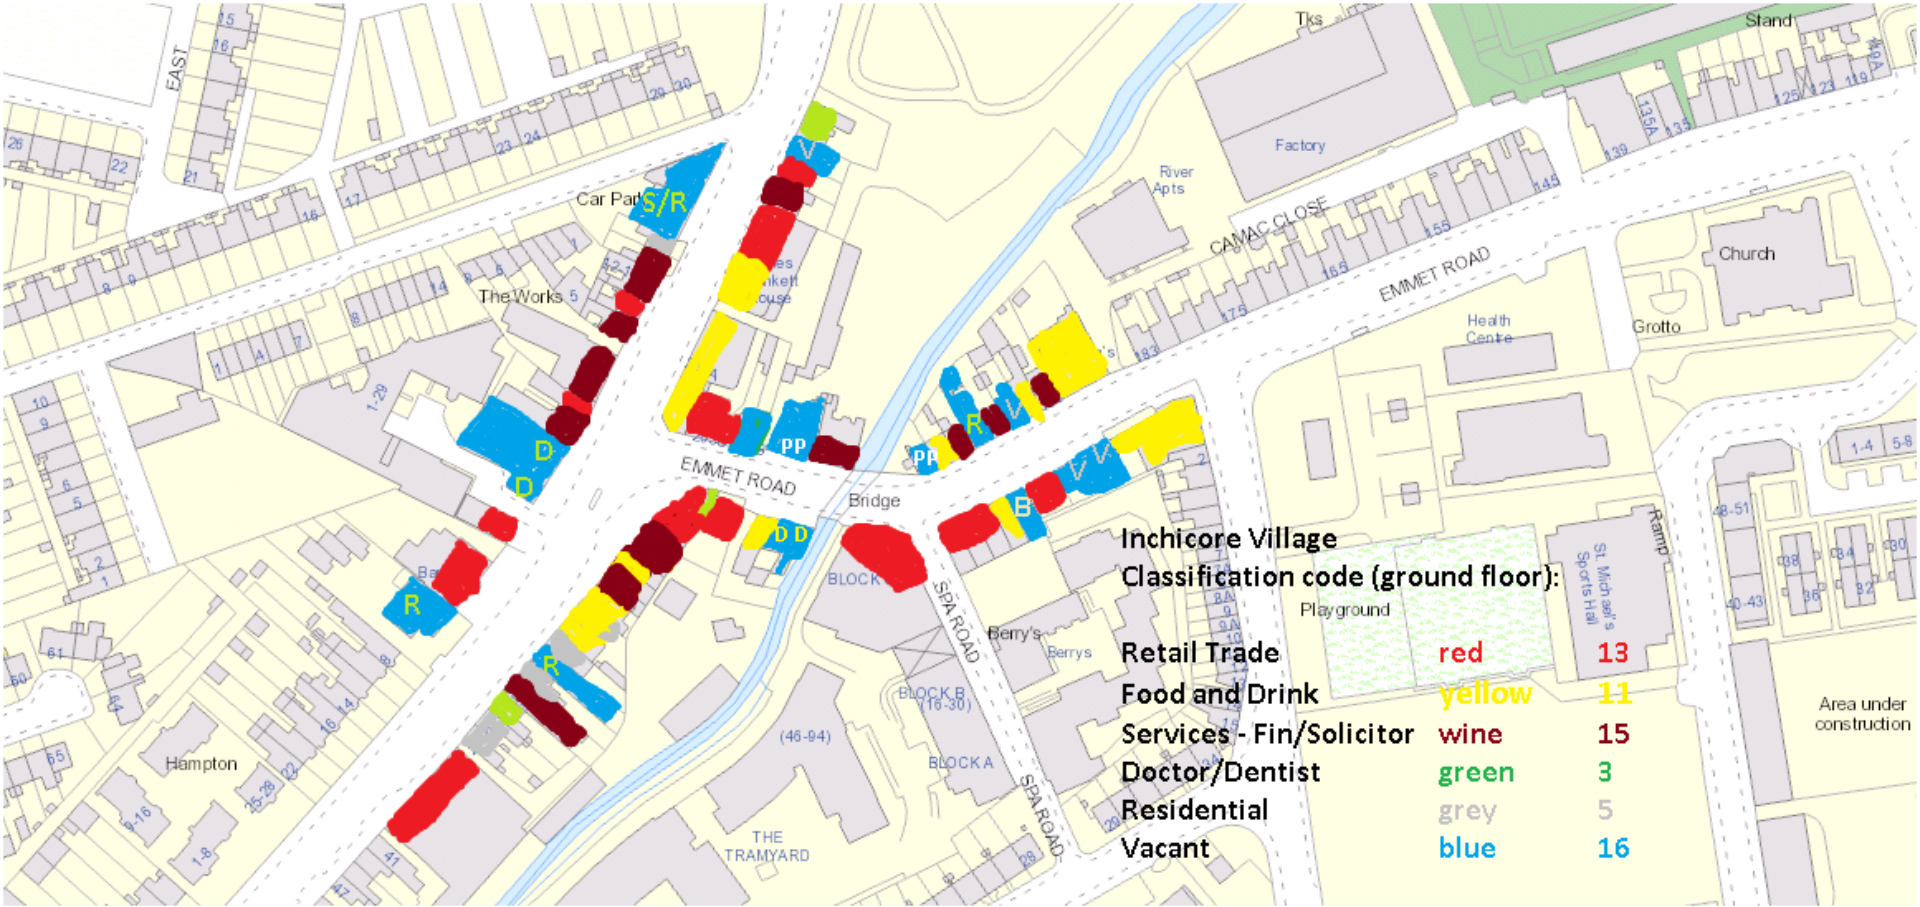

Inchicore Village

Total Premises 65 units

Inchicore Village - Economic Activity
- Derelict Buildings